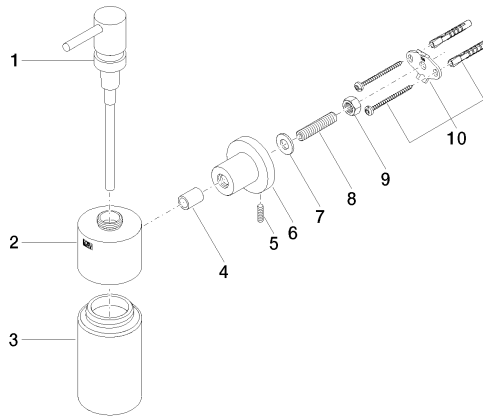

83 435 892

- bottle made of crystal glass, matt
- width 60mm
- height 200 mm
- rosette Ø 55 mm
- 250 ml bottle
- 144mm projection

	Matte Black	83 435 892-33
	Chrome	83 435 892-00
	Brushed Platinum	83 435 892-06
	Platinum	83 435 892-08
	Dark Chrome	83 435 892-19
	Brushed Durabronze (23kt Gold)	83 435 892-28
	Brushed Champagne (22kt Gold)	83 435 892-46
	Champagne (22kt Gold)	83 435 892-47
	Brushed Chrome	83 435 892-93
	Brushed Dark Platinum	83 435 892-99

83 435 892

mm [inches]

83 435 892

Parts for other finishes can be found here: [Chrome](#)

### Spare parts list

No.	Item Number	Name	Quantity used	Delivery time
1	90 10 10 535 00-33	dispenser	1	30
2	90 10 10 529 00-33	base	1	-
Spare part can no longer be ordered, please order the replacement item				
3	90 90 04 001 00 82	glass	1	2
4	08 17 20 624-33	holder	1	30
5	04 31 11 113 00 90	pin	1	2
6	08 17 89 505-33	holder	1	30
7	09 30 11 046 90	disc	1	2
8	08 18 50 586 90	screw	1	2
9	09 23 10 026 90	nut	1	2
10	05 17 20 739 00 90	fixing set	1	2